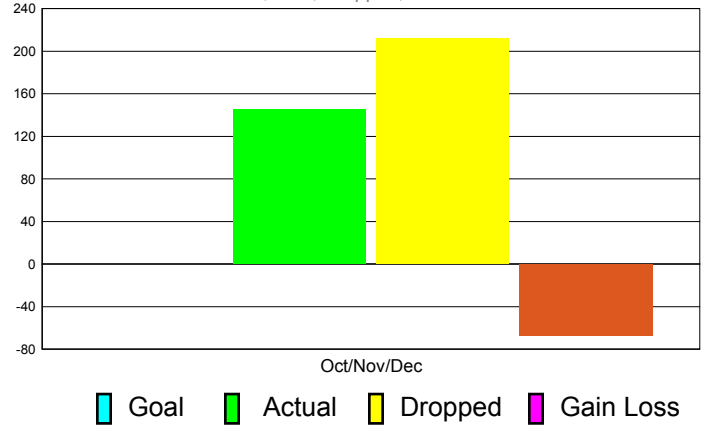

Membership Results 2011-2012

Goal, New, Dropped, Gain/Loss